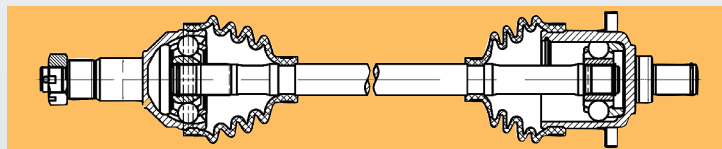

Suzuki	Applications	Front / Rear	Left / Right
SUZ-7001 SUZ-6001HD	2006-2015 LT-A 450, 500, 700 750 King Quad	Front	Left/Right
SUZ-7004 SUZ-6004HD	2006-2015 LT-A 450, 500, 700 750 King Quad	Rear	Left/Right
SUZ-7005 SUZ-6005HD	2005-2015 LT-A 450, 500, 700 750 King Quad	Rear	Left/Right

Yamaha	Applications	Front / Rear	Left / Right
YAM-7015 YAM-6015HD	2009-2014 YFM 550, 700 Grizzly	Rear	Left/Right
YAM-7016 YAM-6016HD	2007-2014 YFM 550, 700 Grizzly	Front	Left/Right
YAM-7022 YAM-6022HD	2008-2013 YXR 700 Rhino	Front	Left/Right
YAM-7023 YAM-6023HD	2004-2013 YXR 450, 660, 700 Rhino	Rear	Left
YAM-7026 YAM-6026HD	2008-2013 YXR 700 Rhino	Rear	Right
YAM-7029 YAM-6029HD	2014-2017 Viking / Wolverine	Front	Left/Right
YAM-7030 YAM-6030HD	2014-2017 Viking / Wolverine	Rear	Left/Right

**QUICK
FITMENT**