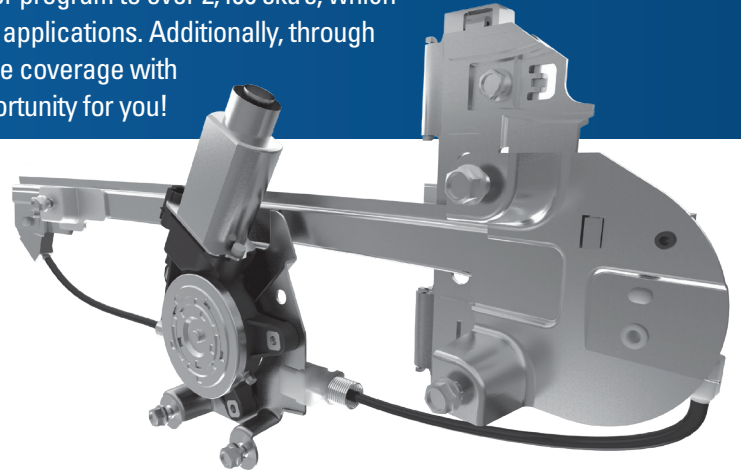

## Expanded New Window Regulator Coverage Over 2,400 SKU's Now Available

TrakMotive® has recently expanded their New Window Regulator program to over 2,400 sku's, which provides comprehensive coverage for both domestic and import applications. Additionally, through extensive engineering research and design, we can provide more coverage with fewer sku's than our competition. That means a better R.O.I. opportunity for you!

Perfect Fit,  
Form &  
Function