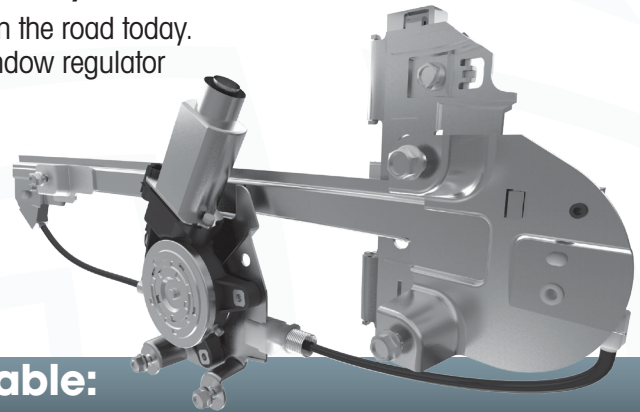

Introducing 78 New Window Regulator Numbers

As a recognized leader in New Window Regulators, TrakMotive is pleased to announce the release of **78 New Numbers** that cover over 48 million application opportunities. These units are all in stock and ready to ship. Our "All New" Window Regulator offering is now up to 2,537 sku's, providing comprehensive coverage for Domestic, European, Japanese and Korean applications.

New Replacement Window Regulators Represent a Significant Sales Opportunity

- Currently there are over 800* million automotive windows with regulators on the road today. With a failure rate of .96%*, that equates to over 8,830,600* potential window regulator sales. This represents a great sales opportunity for you!
- Additionally, through extensive engineering research and design, we can provide more coverage with fewer sku's than our competition. That means a better R.O.I. opportunity for you. **Source: IHS/Polk Market Data*