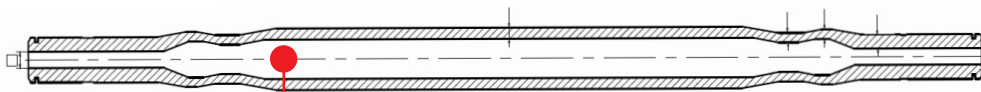

## New Monobloc Tube OE Innovations CV Axle Technology Now Available for the Aftermarket

TrakMotive's New Monobloc Tube OE Innovations CV Axles are designed with the latest in axle technology including OE applications requiring one-piece monobloc center bars. The monobloc tube design greatly reduces NVH (noise, vibration, and harshness) and provides the same quiet, smooth operation as the OE design.

### Monobloc Tube Design

Provides improved strength in a smaller, lighter diameter bar, allowing the shaft to fit into smaller spaces where a larger traditional tube shaft would not have room