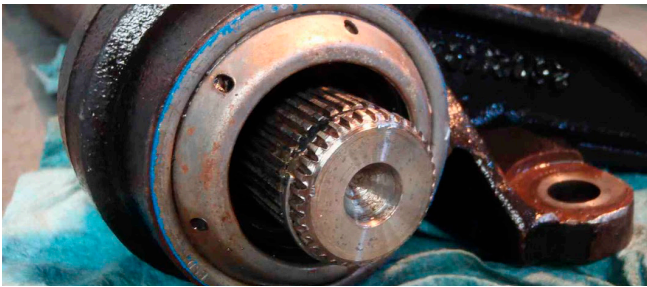

Increase Your Sales Opportunities with New Intermediate Shafts

Bulletin 042024

Don't Automatically Assume the CV Axle Assembly Is Defective

TrakMotive® continues its commitment in providing leading market coverage to help maximize your sales opportunities. This includes our new Intermediate Shaft program that has been recently expanded to 62 SKUs, accounting for over 19 million-part opportunities. (estimated VIO Data)

Fix the Cause - Not the Symptom!

Always do thorough inspection by focusing on the condition of the CV joints and boots, as well as checking for play and noise in the intermediate shaft bearings and joints. Proper diagnosis is crucial to doing the job right the first time.

Intermediate shaft issues are often mistaken for a defective CV axle assembly because they have similar symptoms. Here are three of the most common reasons why intermediate shafts go bad and why it's often assumed to be a defective CV Axle assembly.

- 1. Wear and Tear:** Intermediate shafts are under constant rotational stress and load, which can lead to wear in the bearings and joints over time. This results in vibrations or shuddering during acceleration or at certain speeds.
- 2. Bearing Failure:** Intermediate shaft bearings can fail due to lack of lubrication, accumulation of dirt and debris, or wear and tear over time. When these bearings fail, they create noise and vibration.
- 3. Misalignment or Improper Installation:** If an intermediate shaft shifts from its original OE position or is not aligned correctly during installation, it can lead to abnormal wear and tear resulting in vibration or irregular driving characteristics.