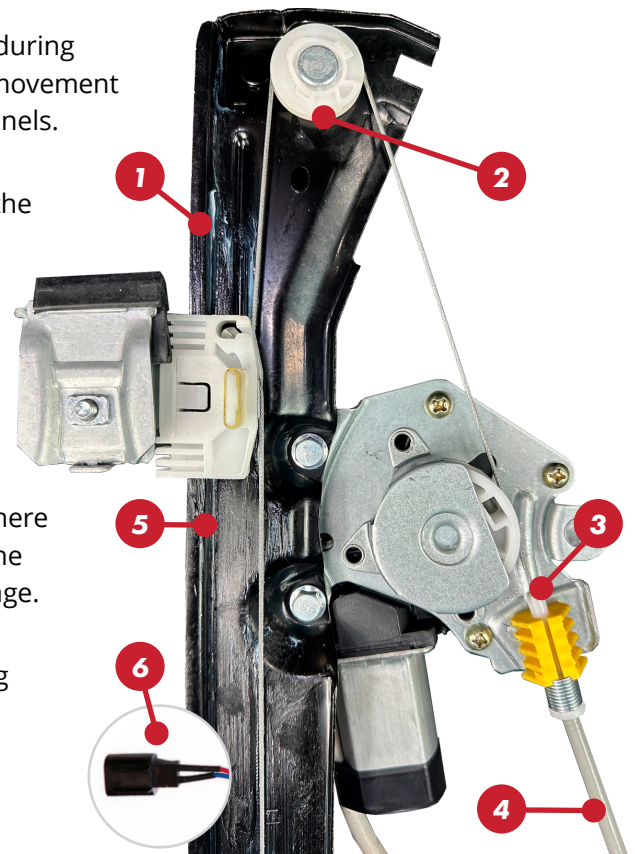

Unlock More Sales with Comprehensive Coverage:

- Manual Window Regulators
- Power Window Regulators
- Complete Regulator Assemblies
- Power Window Motors

Component Upgrades

1. Stronger Rail Guides

Benefit: Improves durability and reduces flexing or bending during operation, leading to smoother and more consistent window movement over time – especially important for larger or heavier glass panels.

2. Reinforced Pulleys

Benefit: Enhances the mechanical strength and longevity of the pulley system, minimizing the risk of pulley deformation or breakage, which helps prevent cable misalignment or failure.

3. Pre-tensioned Cables

Benefit: Optimal tension is applied during manufacturing for faster, easier installation and consistent operation without manual adjustment – eliminates slack or binding.

4. Reinforced Cable Sleeves

Benefit: Protects cables from abrasion and wear, especially where they pass through guides or tight spaces. This helps extend the lifespan of the regulator and prevents cable fraying or breakage.

5. Pre-lubed Tracks

Benefit: Reduces friction during window movement, ensuring quieter, smoother operation and less strain on the motor – while also lowering the risk of seizing or binding over time.

6. OE Plug & Play Harness

Benefit: No wire splicing required.

Choose TrakMotive® – Engineered for Performance. Backed by Expertise.