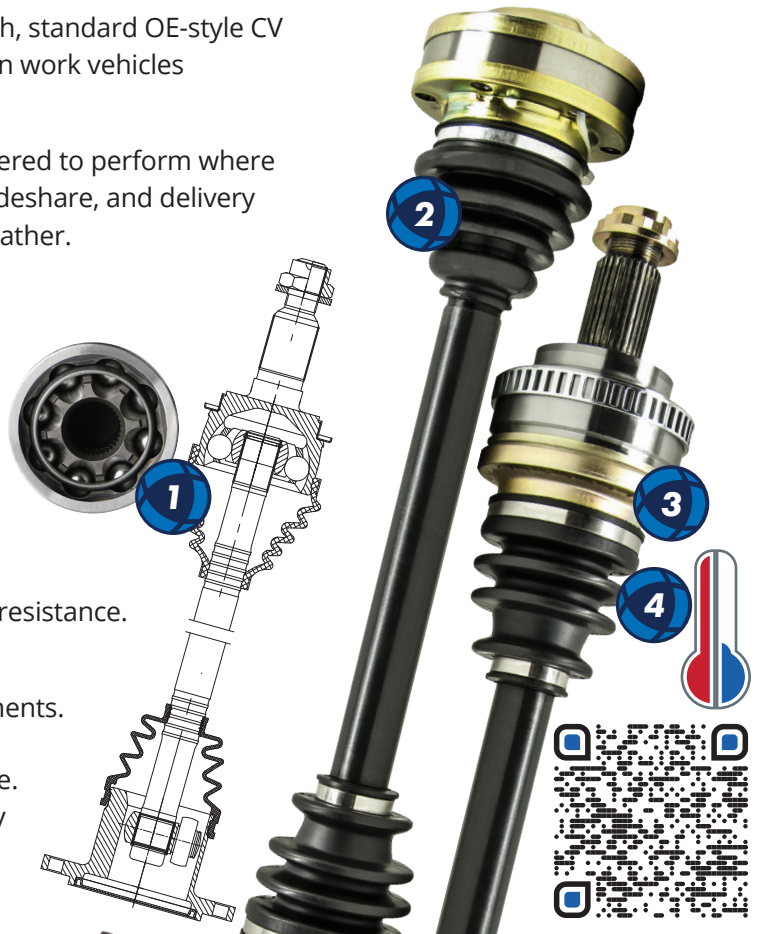

Winter is Just Around the Corner – Get Ready with TrakMotive® HD Xtreme™ CV Axles

FOLLOW US ON SOCIAL MEDIA

When the temperature drops and the roads get rough, standard OE-style CV axles can suffer from premature failure - especially on work vehicles operating in extreme conditions.

TrakMotive's HD Xtreme™ CV Axle Program is engineered to perform where others fail, making it the perfect solution for fleets, rideshare, and delivery vehicles that must stay on the road no matter the weather.

Key Benefits:

1. 8-Ball Fixed Outer Joints*

Benefit: Reduces friction for smoother operation.

2. Premium Thermoplastic Boots

Benefit: Withstands extreme hot and cold temperatures.

3. Stainless Steel Clamps

Benefit: Provides maximum strength and corrosion resistance.

4. Severe Temperature Grease

Benefit: Maintains lubricity in the harshest environments.

Don't let winter conditions sideline your work vehicle. Choose HD Xtreme™ CV Axles for superior durability and peace of mind through every season.

*Where Applicable

Check Out Our Complete CV Axle Offering

Our Job Is To Make Your Job Easier

trakmotive.com United States: 800.567.1608 Canada: 905.282.1120

©2025 TrakMotive, Inc. All rights reserved.